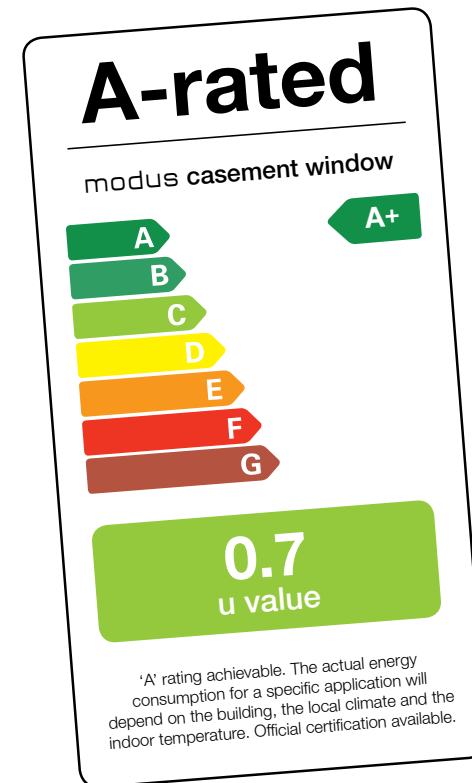

Better energy efficiency is one of the main reasons why homeowners replace their windows. So if you've decided to take the plunge, you probably want to ensure you get the best possible performance for your budget? Modus is a completely new window system design, so it offers better thermal performance than rival systems. We're talking U-values of 0.7 and BFRC Window Energy Ratings (WERs) of A+ achievable.